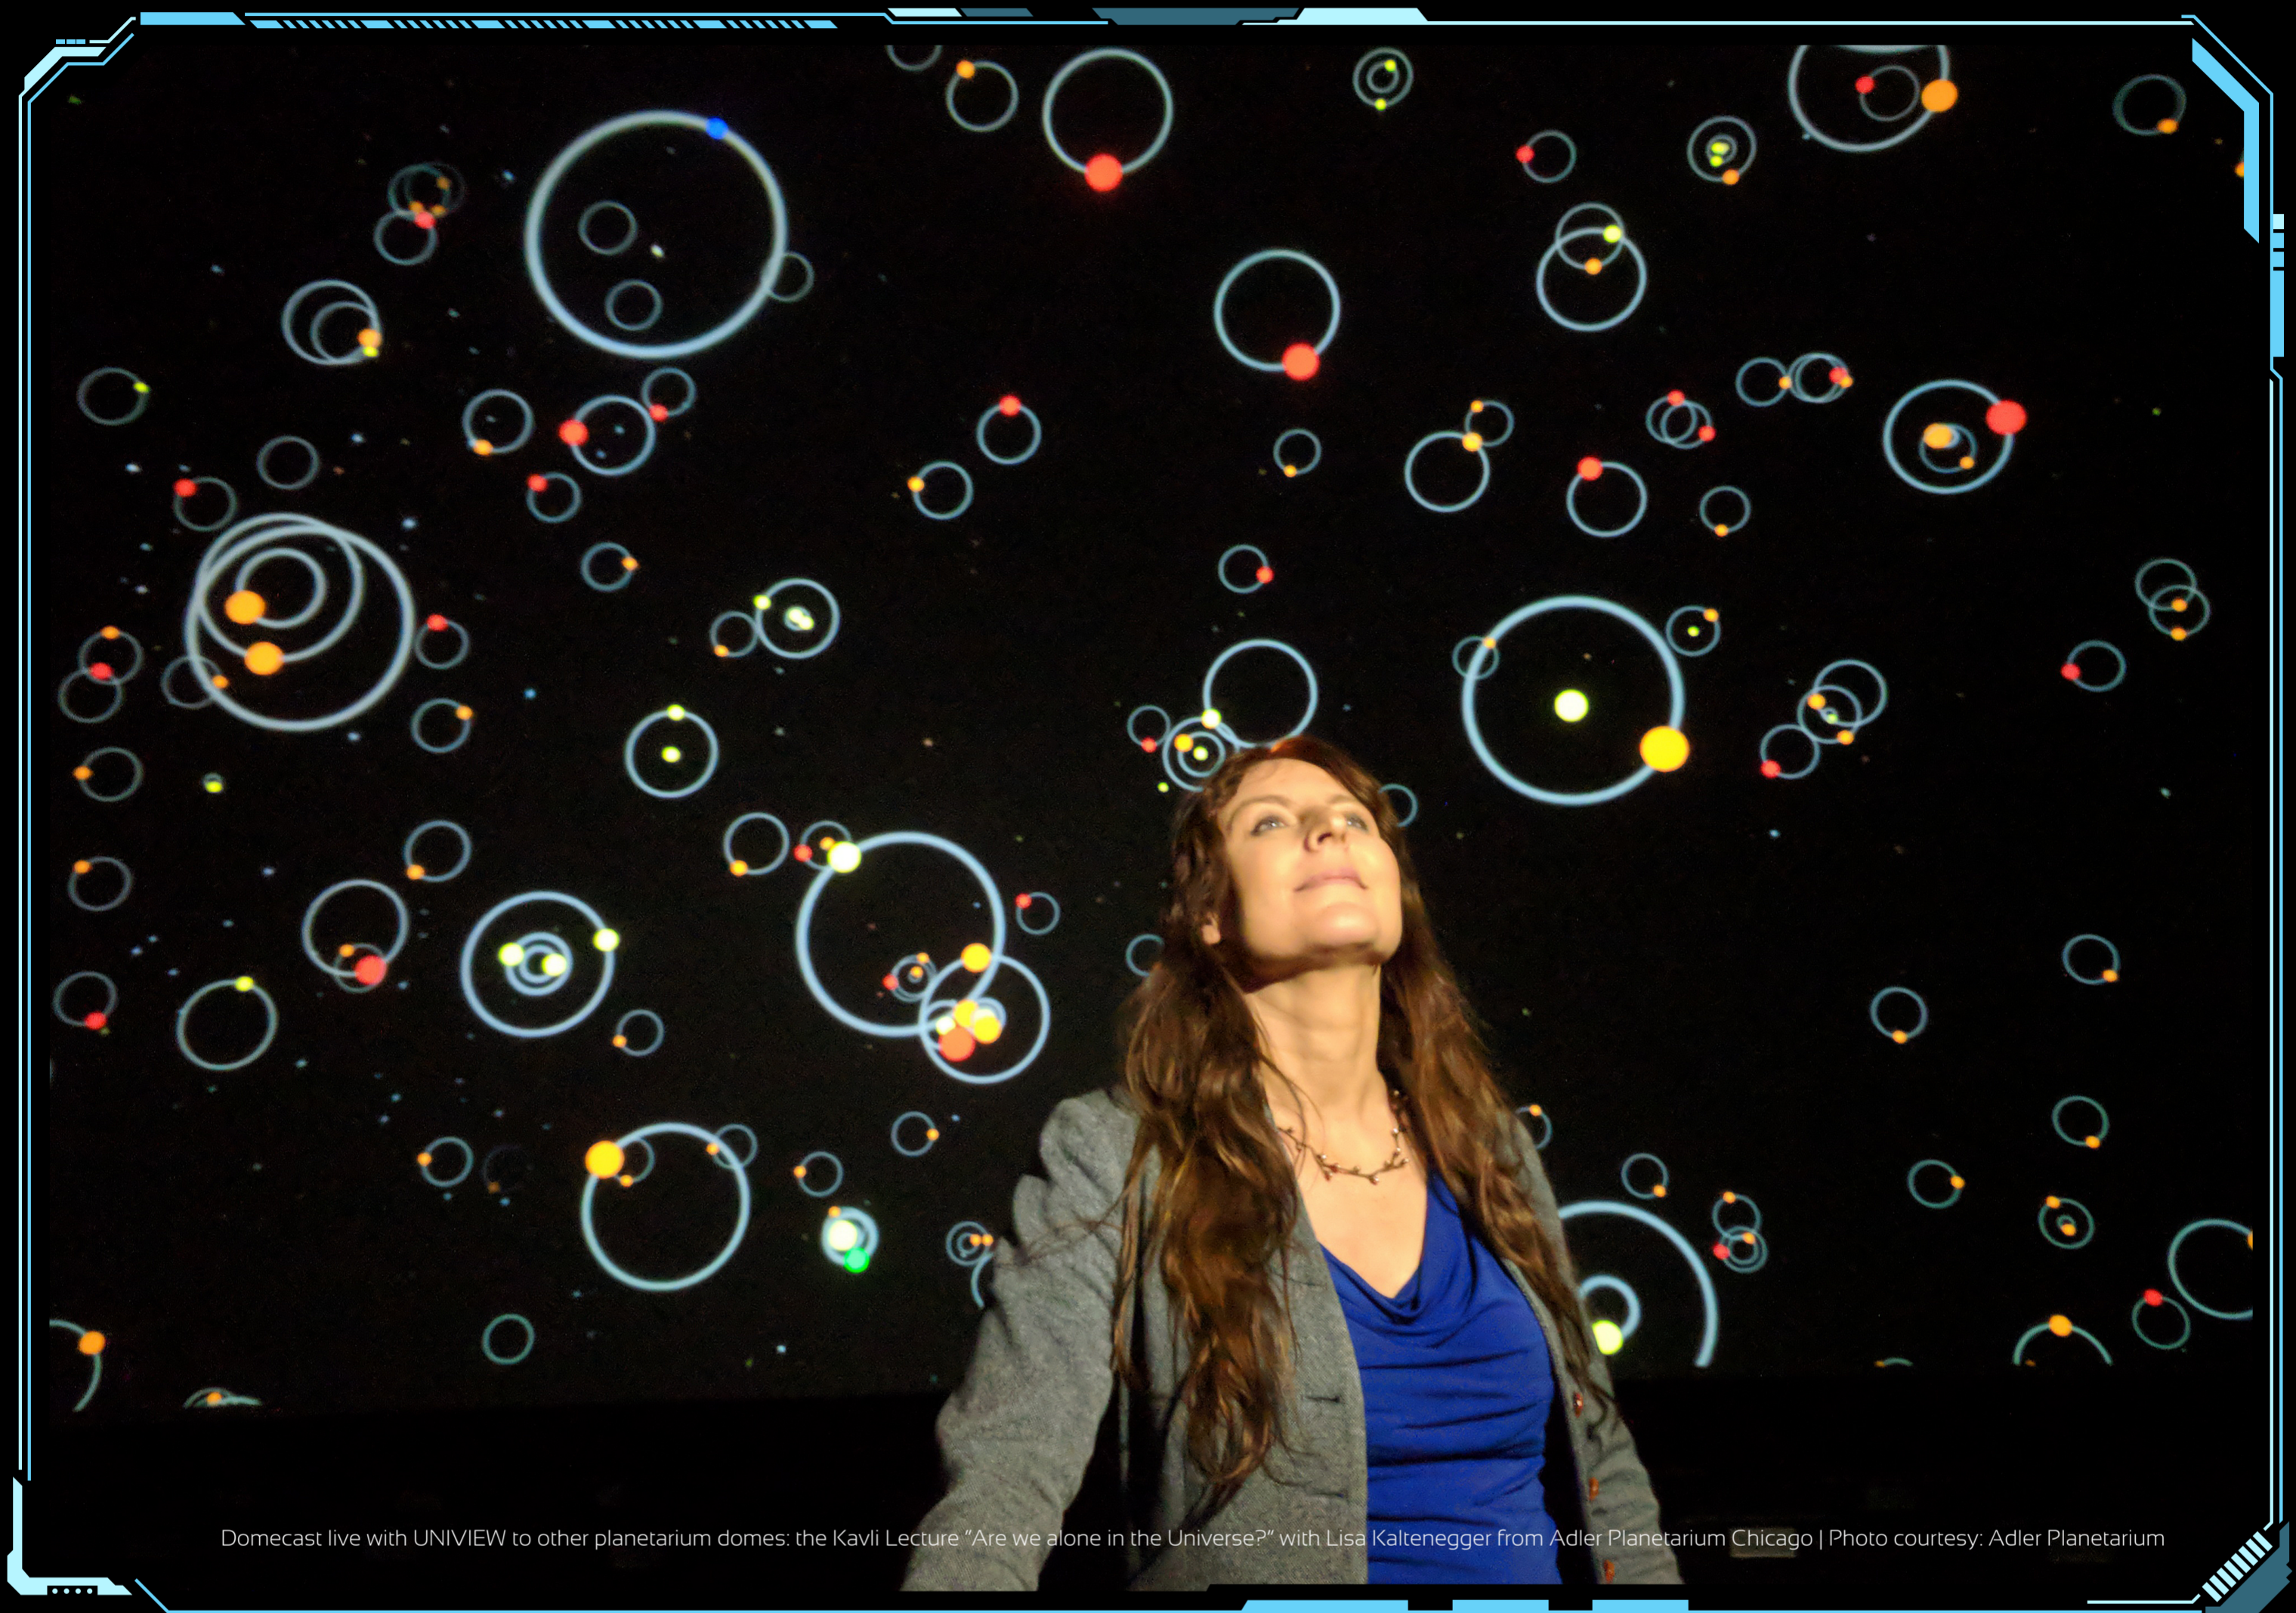

Streaming Dome Presentations

Domecast live with UNVIEW to other planetarium domes: the Kavli Lecture "Are we alone in the Universe?" with Lisa Kaltenegger from Adler Planetarium Chicago | Photo courtesy: Adler Planetarium

Even in the age of digital projection techniques and fulldome films, each planetarium retains its independence and individuality with locally unique events. However, this does not exclude sharing special presentations with

other planetariums. Techniques to stream dome presentations, including sound and presenters, from one planetarium to other facilities are under development.